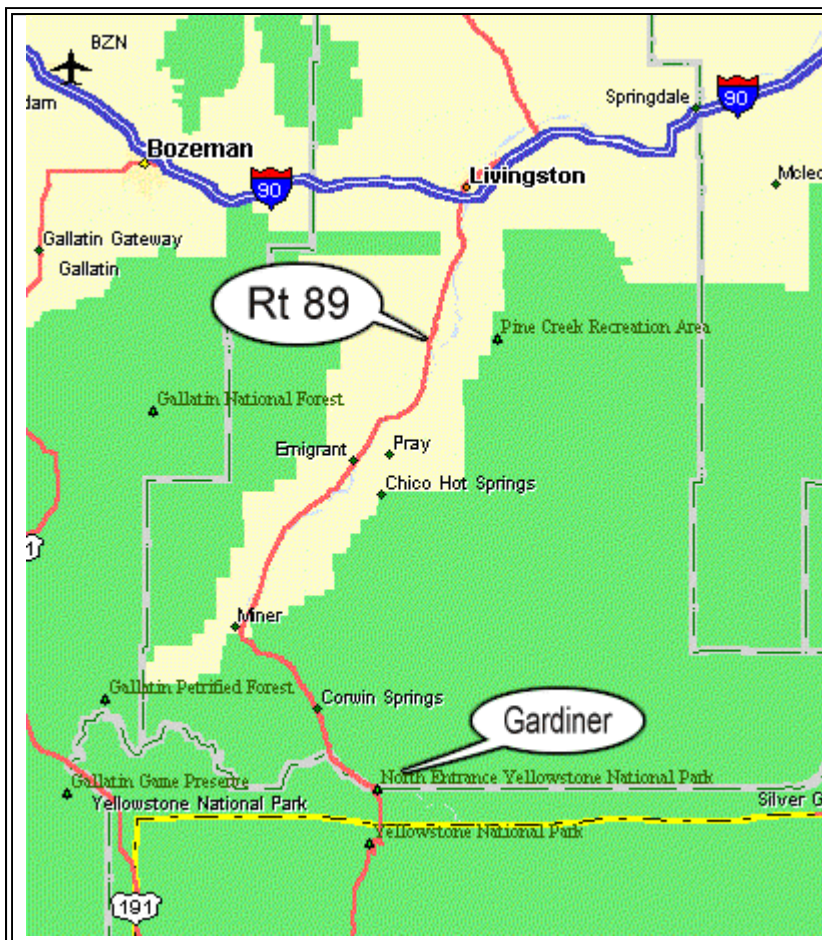

# Map and directions to YPSS office in Gardiner MT

## Arriving from the north on I 90.

Exit Interstate 90 at Livingston MT.  
 Follow signs south to Yellowstone Park.  
 Gardiner is 50 miles from I 90 on RT89  
 When in Gardiner cross the Yellowstone River on the high level bridge and proceed to the stop sign. Turn left the stop sign by the Sinclair station.  
 Do not follow the sign to the entrance of the park.

Our location in Gardiner below